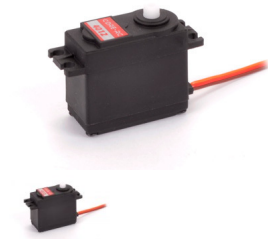

Core CR4012 4KG Servo

Rating: Not Rated Yet

Price

Sales price £7.95

Discount

[Ask a question about this product](#)

Description

•

CORE RC - 4012 - Servo 4Kg .12 Sec

4012 - Servo 4Kg .12 Sec

Specification

Weight - 42g

Speed - 0.12s (6v)

Torque - 4.0 gk/cm

Dimensions - 41 x 38.0 x 20.0mm

25T Spline

Reviews

There are yet no reviews for this product.