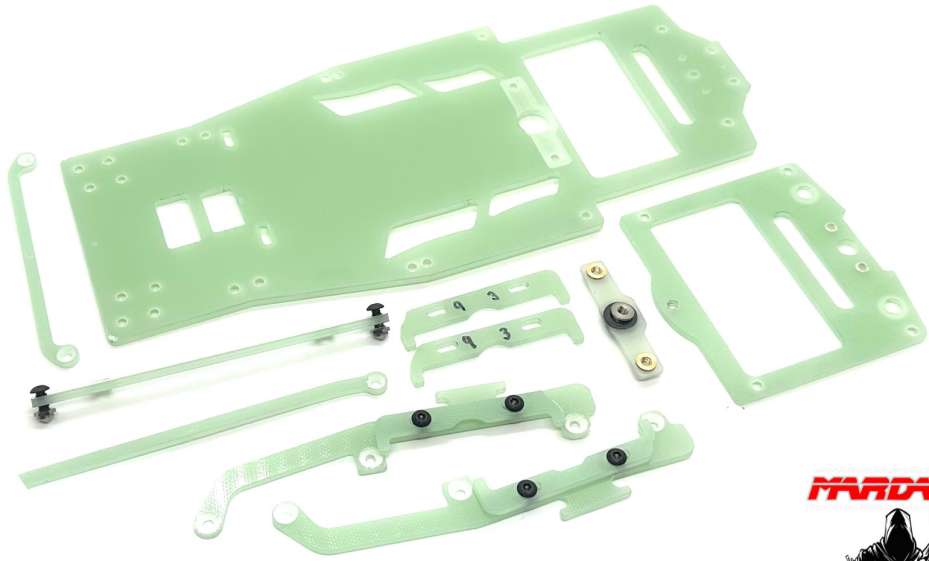

MD-26 GRP Racer-G UPDATE

MD-26 GRP Racer-G UPDATE

Rating: Not Rated Yet

Price

Sales price £79.99

[Ask a question about this product](#)

Description

Mini MD-26 Racer-G mini UPDATE

Power Source: Electric Motor

Model Type: 2WD, On-Road, Competition

Length: 320mm

Wheel Base: 175mm

Width: 160mm

Top Speed: 40 MPH+

The New MD-26 RACER-G Update

_____ UPDATE KIT

- **New 2026** Vented GRP 3.2 mm chassis
- **New 2026** New Inline Side hung Spring setup & 2.4mm GRP Pod base
- **New 2026** Ackerman Brace Kit & servo Mount

- **New 2026** Lowered Adjustable Roll centre Block
- **New 2026** front KingPin brace as std
- **New 2026** Battery Forward and Back adjustment system