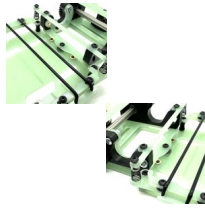

MD-26 GRP Racer-G UPDATE

MD-26 GRP Racer-G UPDATE

Rating: Not Rated Yet

Price

Sales price £79.99

[Ask a question about this product](#)

Description

Mini MD-26 Racer-G mini UPDATE

Power Source: Electric Motor

Model Type: 2WD, On-Road, Competition

Length: 320mm

Wheel Base: 175mm

Width: 160mm

Top Speed: 40 MPH+

The New MD-26 RACER-G Update

_____ UPDATE KIT

- **New 2026** Vented GRP 3.2 mm chassis
- **New 2026** New Inline Side hung Spring setup & 2.4mm GRP Pod base
- **New 2026** Ackerman Brace Kit & servo Mount

- **New 2026** Lowered Adjustable Roll centre Block
- **New 2026** front KingPin brace as std
- **New 2026** Battery Forward and Back adjustment system