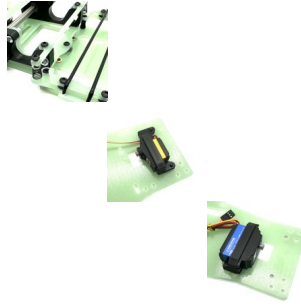

MD-26 GRP Racer-G Mini

MD-26 GRP Racer-G Mini

Rating: Not Rated Yet

Price

Sales price £169.95

[Ask a question about this product](#)

Description

Mini MD-26 Racer-G mini

Full race spec car

note:kits take 2 days from delivery

Power Source: Electric Motor

Model Type: 2WD, On-Road, Competition

Length: 320mm

Wheel Base: 175mm

Width: 160mm

Top Speed: 40 MPH+

**The New MD-26 RACER-G comes in two kit spec'S
Racer-C Carbon CSC and the Racer-G GRP version**

- **New 2026** Vented GRP 3.2 mm chassis
- **New 2026 light weight** Fully adjustable twin Shell mounting Kit
- **New 2026** New Inline Side hung Spring setup & 2.4mm GRP Pod base

- **New 2026** Kimbrough Servo Saver with Ackerman Brace Kit
- Gripper Ball & Steering turnbuckle set
- Z drive axle and Adaptors as std
- **New 2026** High Spec shielded flanged rear Axle bearings and Full insert set
- **New 2026** Lowered pod sides and New Adjustable Roll centre Block
- Z Drive Grillon 32dp Gear included
- **New 2026** ASM200S anti tuck Flex Bumper
- **New 2026 4 Deg wedge set with** Trailing arm front end as std
- **New 2026 Full 4 deg** Castor ride height shim set
- **New 2026** front KingPin brace as std
- **New 2026** Battery Forward and Back adjustment system