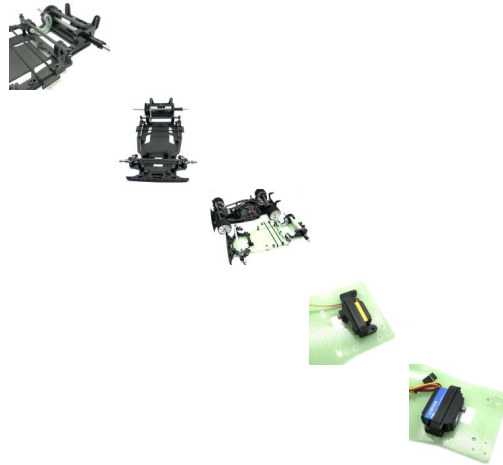

MD-26 Carbon Racer-C Mini

MD-26 Carbon Racer-C Mini

Rating: Not Rated Yet

Price

Sales price £184.95

[Ask a question about this product](#)

Description

Mini MD-26 Racer-C mini

Full race spec car

note:kits take 2 days from delivery

Power Source: Electric Motor

Model Type: 2WD, On-Road, Competition

Length: 320mm

Wheel Base: 175mm

Width: 160mm

Top Speed: 40 MPH+

The New MD-26 RACER-C comes in two kit spec'S Racer-C Carbon CSC and the Race-G GRP version

- **New 2026** Vented CSC Carbon BL 2.4 mm Tri weave lightweight chassis
- **New 2026 light weight** Fully adjustable twin Shell mounting Kit
- **New 2026** New Inline Side hung Spring setup & 2.4mm CSC Pod base

- **New 2026** Kimbrough Servo Saver with Ackerman Brace Kit
- Gripper Ball & Steering turnbuckle set
- Z drive axle and Adaptors as std
- **New 2026** High Spec shielded flanged rear Axle bearings and Full insert set
- **New 2026** Lowered pod sides and New Adjustable Roll centre Block
- Z Drive Grillon 32dp Gear included
- **New 2026** ASM200S anti tuck Flex Bumper
- **New 2026 4 Deg wedge set with** Trailing arm front end as std
- **New 2026 Full 4 deg** Castor ride height shim set
- **New 2026** front KingPin brace as std