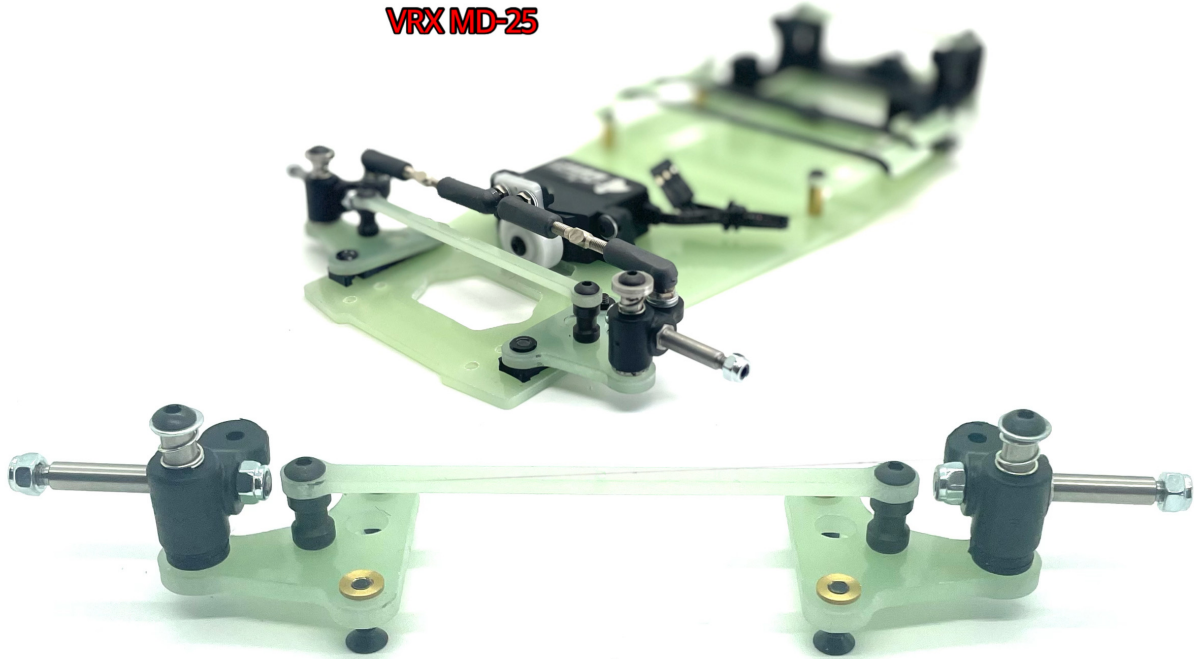

VRX MD-25 Front end

VRX MD-25

VRX MD-25 Front end kit

*Fits all current models to
give trailing arm
suspension*

VRX MD-25 Front end

Rating: Not Rated Yet
Price

All Parts: VRX MD-25 Front end

Sales price £29.95

[Ask a question about this product](#)

Description

VRX MD-25 Trailing block Front end kit

Kit fit onto all mardave models and keeps the same wheelbase , but gives you trailing arm suspension

All fixing included PLASTIC ARMS VERSION