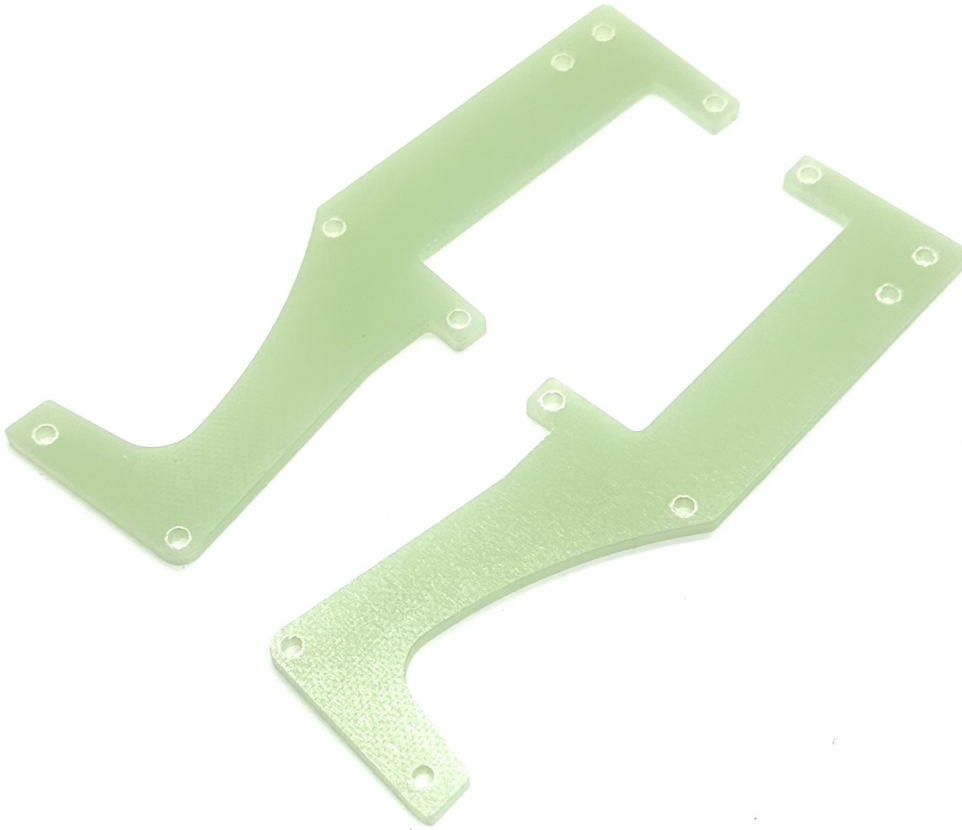

Raptor/Riddler Lower Side rail support

Raptor/Riddler Lower Side rail support

Rating: Not Rated Yet

Price

Sales price £7.95

[Ask a question about this product](#)

Description

Raptor/ riddler V2 Chassis side rail Support x2 V2 Cars

only

Rhino side supports V2

Reviews

There are yet no reviews for this product.