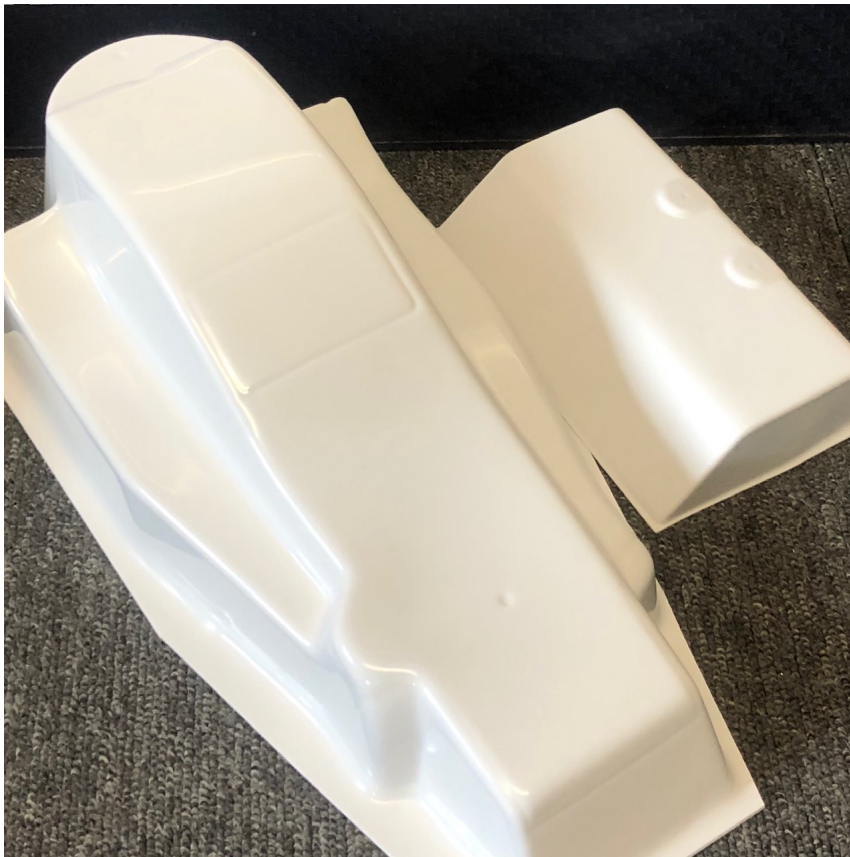

## Mardave LWB Meteor shell ABS

1970's Mardave LWB Meteor shell ABS

Rating: Not Rated Yet

**Price**

Sales price £8.95

[Ask a question about this product](#)

Description

## 1970's Mardave Meteor LWB (long wheel base) shell ABS

Original ABS uncut shell & Wing , Fits LWB Mardave Meteor

Lexan Version under another listing

**Reviews**

There are yet no reviews for this product.