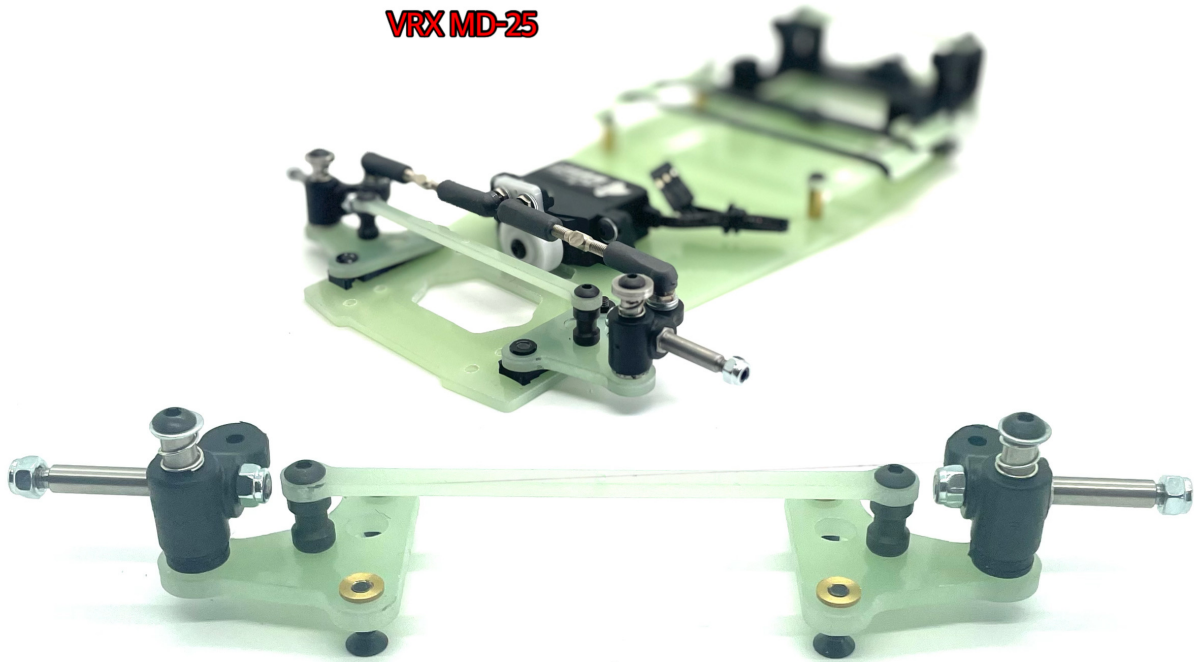

VRX MD-25 GRP Front end

VRX MD-25

VRX MD-25 Front end kit

*Fits all current models to
give trailing arm
suspension*

VRX MD-25 GRP Front end

Rating: Not Rated Yet
Price

Sales price £29.95

[Ask a question about this product](#)

Description

VRX MD-25 GRP Trailing block Front end kit

Kit fit onto all mardave models and keeps the same wheelbase , but gives you trailing arm suspension

All fixing included

Reviews

There are yet no reviews for this product.