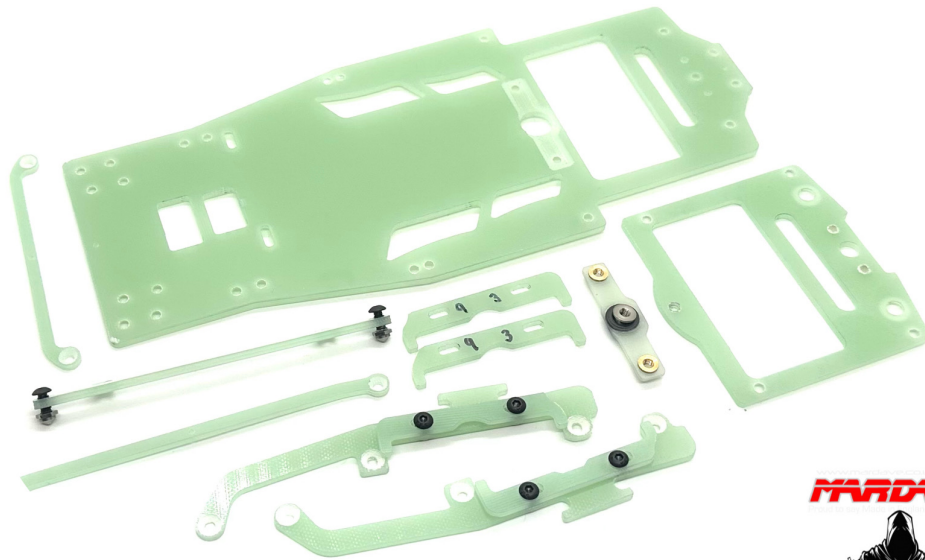

MD-26 GRP Racer-G UPDATE

MD-26 GRP Racer-G UPDATE

Rating: Not Rated Yet

Price

Sales price £79.99

[Ask a question about this product](#)

Description

Mini MD-26 Racer-G mini UPDATE

Power Source: Electric Motor

Model Type: 2WD, On-Road, Competition

Length: 320mm

Wheel Base: 175mm

Width: 160mm

Top Speed: 40 MPH+

The New MD-26 RACER-G Update

_____ UPDATE KIT

- **New 2026** Vented GRP 3.2 mm chassis
- **New 2026** New Inline Side hung Spring setup & 2.4mm GRP Pod base
- **New 2026** Ackerman Brace Kit & servo Mount

- **New 2026** Lowered Adjustable Roll centre Block
- **New 2026** front KingPin brace as std
- **New 2026** Battery Forward and Back adjustment system