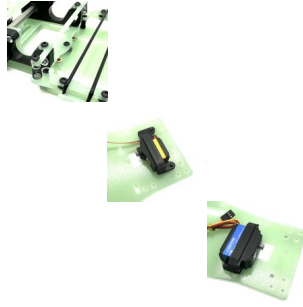

MD-26 GRP Racer-G Mini

MD-26 GRP Racer-G Mini

Rating: Not Rated Yet

Price

Sales price £169.95

[Ask a question about this product](#)

Description

Mini MD-26 Racer-G mini

Full race spec car

note:kits take 2 days from delivery

Power Source: Electric Motor

Model Type: 2WD, On-Road, Competition

Length: 320mm

Wheel Base: 175mm

Width: 160mm

Top Speed: 40 MPH+

**The New MD-26 RACER-G comes in two kit spec'S
Racer-C Carbon CSC and the Racer-G GRP version**

- **New 2026** Vented GRP 3.2 mm chassis
- **New 2026 light weight** Fully adjustable twin Shell mounting Kit
- **New 2026** New Inline Side hung Spring setup & 2.4mm GRP Pod base

- **New 2026** Kimbrough Servo Saver with Ackerman Brace Kit
- Gripper Ball & Steering turnbuckle set
- Z drive axle and Adaptors as std
- **New 2026** High Spec shielded flanged rear Axle bearings and Full insert set
- **New 2026** Lowered pod sides and New Adjustable Roll centre Block
- Z Drive Grillon 32dp Gear included
- **New 2026** ASM200S anti tuck Flex Bumper
- **New 2026 4 Deg wedge set with** Trailing arm front end as std
- **New 2026 Full 4 deg** Castor ride height shim set
- **New 2026** front KingPin brace as std
- **New 2026** Battery Forward and Back adjustment system