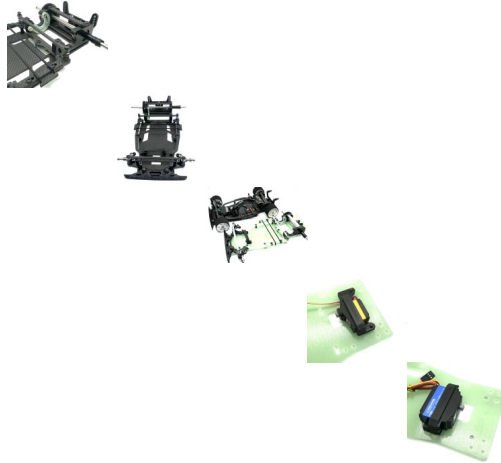

MD-26 Carbon Racer-C Mini

MD-26 Carbon Racer-C Mini

Rating: Not Rated Yet

Price

Sales price £184.95

[Ask a question about this product](#)

Description

Mini MD-26 Racer-C mini

Full race spec car

note:kits take 2 days from delivery

Power Source: Electric Motor

Model Type: 2WD, On-Road, Competition

Length: 320mm

Wheel Base: 175mm

Width: 160mm

Top Speed: 40 MPH+

The New MD-26 RACER-C comes in two kit spec'S Racer-C Carbon CSC and the Race-G GRP version

- **New 2026** Vented CSC Carbon BL 2.4 mm Tri weave lightweight chassis
- **New 2026 light weight** Fully adjustable twin Shell mounting Kit
- **New 2026** New Inline Side hung Spring setup & 2.4mm CSC Pod base

- **New 2026** Kimbrough Servo Saver with Ackerman Brace Kit
- Gripper Ball & Steering turnbuckle set
- Z drive axle and Adaptors as std
- **New 2026** High Spec shielded flanged rear Axle bearings and Full insert set
- **New 2026** Lowered pod sides and New Adjustable Roll centre Block
- Z Drive Grillon 32dp Gear included
- **New 2026** ASM200S anti tuck Flex Bumper
- **New 2026 4 Deg wedge set with** Trailing arm front end as std
- **New 2026 Full 4 deg** Castor ride height shim set
- **New 2026** front KingPin brace as std