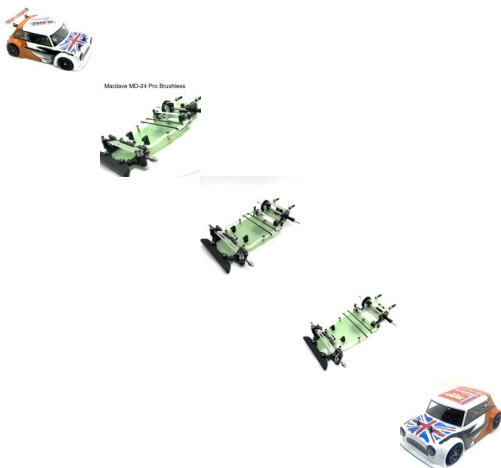

## Mini Assassin MD24 Pro BL Racer

Mini Assassin MD24 Pro BL Racer

Rating: Not Rated Yet

**Price**

Sales price £149.95

[Ask a question about this product](#)

Description

# Mini Assassin MD24 Pro BL Racer

## Racer NO electrics/shell or tyres

Power Source: Electric Motor

Model Type: 2WD, On-Road, Competition

Length: 320mm

Wheel Base: 175mm

Width: 160mm

Top Speed: 40 MPH+

### The New MD-24 Pro BL Racer GRP Now comes with Z drives

---

- **New 2025** GRP 3mm lightweight solid chassis
- **New 2025 light weight** Fully adjustable twin Shell mounting Kit & Clips
- **New 2025 MD5U in-line** Side Spring setup & 3mm GRP Pod base
- Kimbrough Servo Saver with Brace Kit
- Gripper Ball & Steering turnbuckle set
- **New 2025** Z drive unit & axle as std
- **New 2025** High Spec shielded flanged rear Axle bearings
- **New 2025** Lowered pod sides and ride height insert set
- 44 tooth Acetal 32dp Gear
- **New 2025** ASM200S Flex Bumper
- **New 2025** Castor ride height shim set