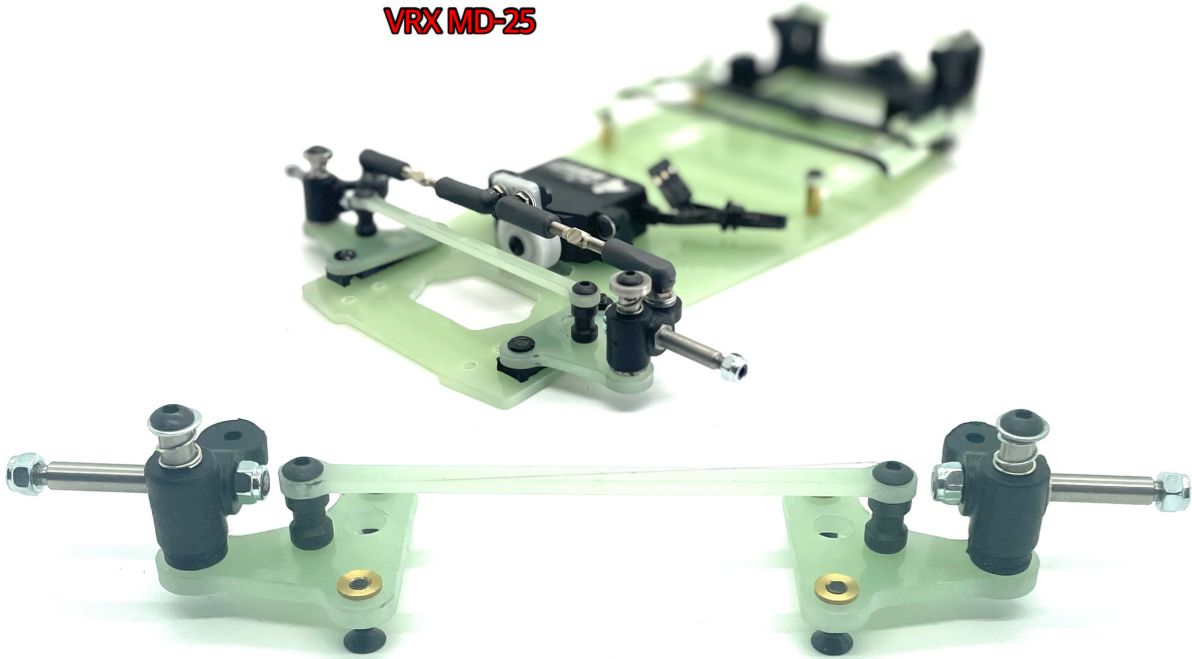

## VRX MD-25 GRP Front end

**VRX MD-25**

# VRX MD-25 Front end kit

*Fits all current models to  
give trailing arm  
suspension*

VRX MD-25 GRP Front end

Rating: Not Rated Yet  
Price

## All Parts: VRX MD-25 GRP Front end

---

Sales price £29.95

[Ask a question about this product](#)

Description

## VRX MD-25 GRP Trailing block Front end kit

Kit fit onto all mardave models and keeps the same wheelbase , but gives you trailing arm suspension

All fixing included